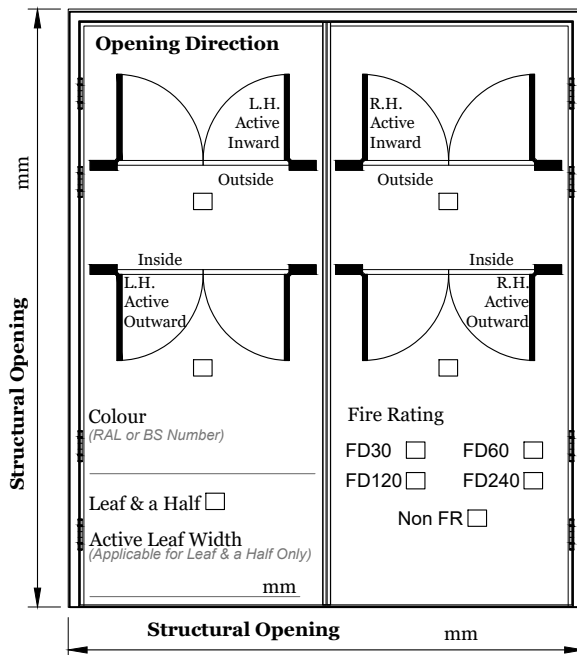

Telescopic Side Frame

Fixed Head Extension Height _____

Fixing Kit
 Wood Steel Masonry

Notes

Threshold Profile

Hardware

- Main Locks** Thumb Turn?
- Sashlock, Lever Handles, Euro Double Cylinder
- Deadlock, Euro Double Cylinder
- Nightlatch, Internal Lever Handle, External Euro Single Cylinder, External Pull Handle (300 x 19mm)
- Escape Sashlock, Lever Handles, Euro Double Cylinder (BSEN179)
- Bathroom Lock, Lever Handles, DDA Bathroom Indicator & Turn
- Latch, Lever Handles
- Mortice Flushbolts to Inactive Leaf (Double Leaf Doorset)

Upgrades

- Additional Deadlock(s) Upper Half Lower Half
- Electric Strike
- High Security Cylinder & Escutcheons
- Heavy Duty Lever Handle
- Pull Handle 300 x 19mm
- Push Plate 75 x 300mm
- Pull Handles back to back 300 x 19mm
- Maglock to Header
- Maglock(s) to Side Jamb Upper Half Lower Half
- Drop Bar Upper Half Lower Half
- Kickplate Height: Push Side Pull Side
- Closer Active Leaf Both Leaves
- Telescopic Friction Stay M135/M150 Active Leaf Both Leaves
- Heavy Duty Door Holder M108 Active Leaf Both Leaves

Panels

Please sketch vision/louvre panel position & state sizes below:

- Side Panel** Left Side & Right Side from Pull to Open View
- Solid Width: Left Side Right Side
- Glazed Width: Left Side Right Side
- Louvre Width: Left Side Right Side
- Over Panel**
- Solid Height:
- Glazed Height:
- Louvre Height: