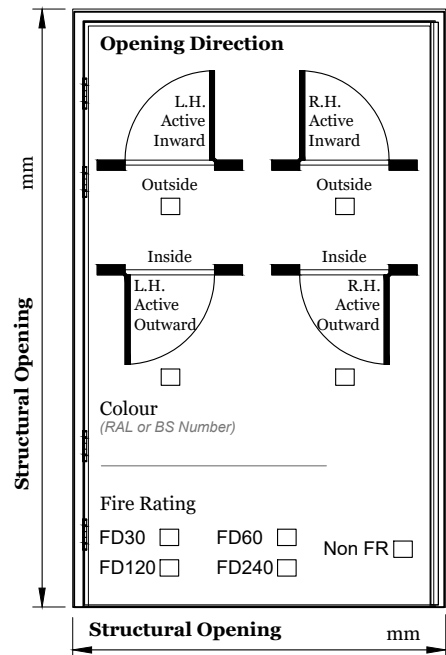

Door Order Sheet

Customer _____
Ordered Date _____
Delivery Date _____

Contact Name _____
Contact No. _____
Job Reference _____

Delivery Address _____
_____
_____
Post Code _____

Quantity: _____

Extra Info

Acoustic Rating (dB) _____

Telescopic Side Frame ☐

Fixed Head Extension ☐ Height _____

Fixing Kit
Wood ☐ Steel ☐ Masonry ☐

Notes